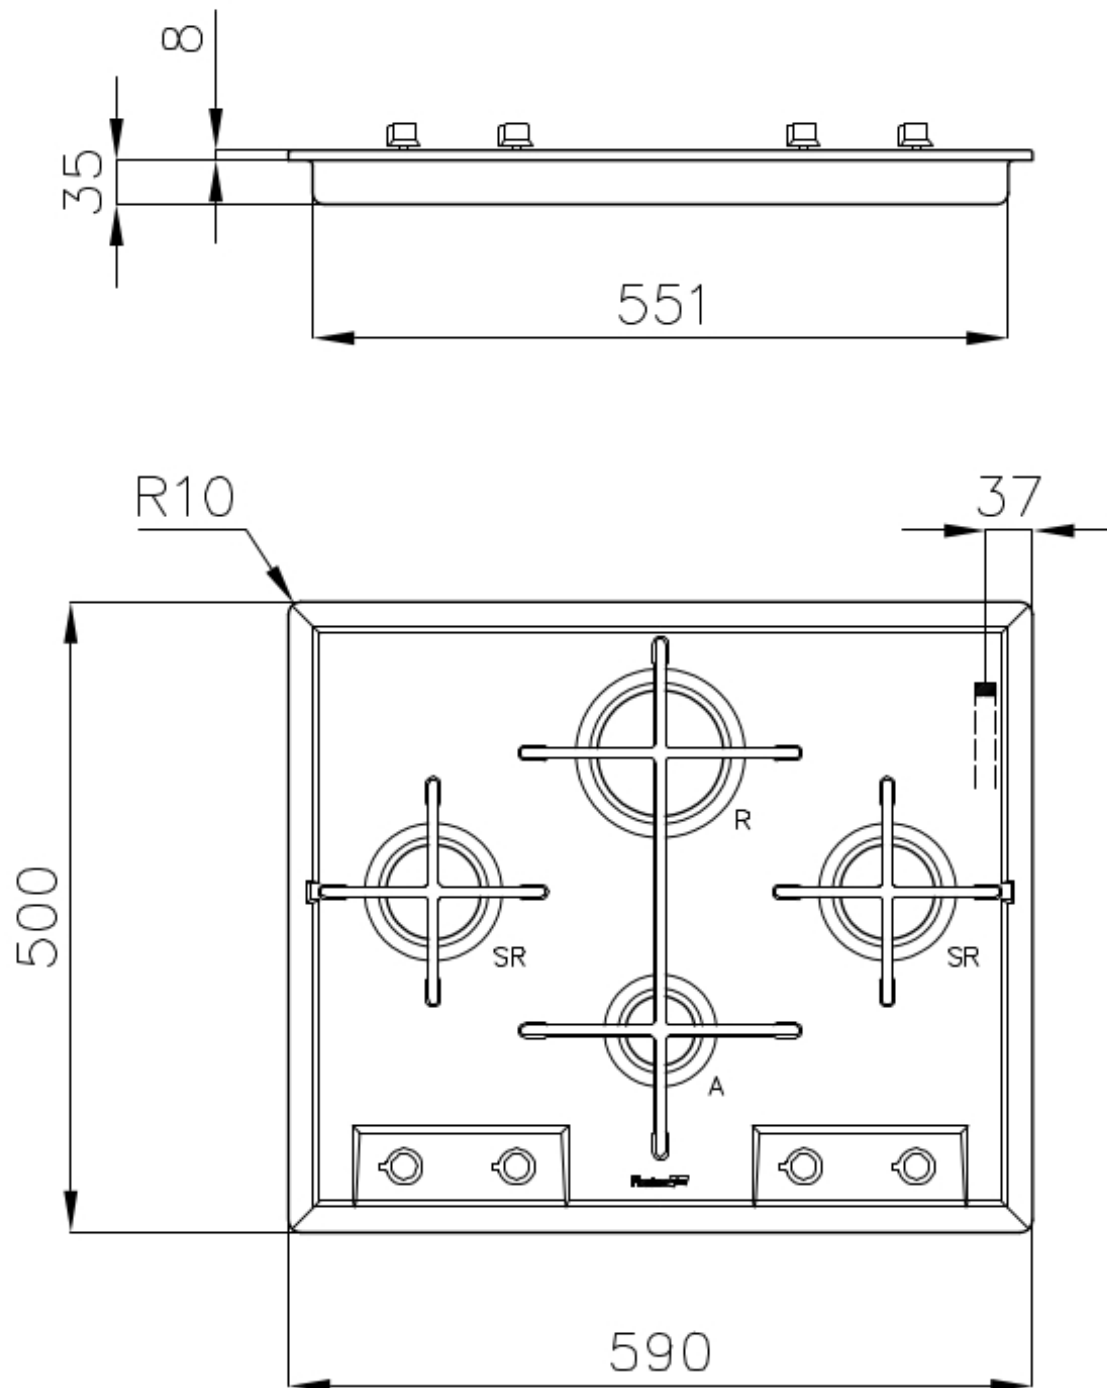

Edge/Installation Type Standard (8 mm Edge)

Dimensions 590x500 mm

Base size 59cm

Heating element Four burners

Built-in hole 560x480 mm

Grids Cast iron grids and enamelled burner covers

Total power 7.200 W

Auxiliary 1.000 W

TECHNICAL DATA

RECOMMENDED PAIRINGS

Hood KS 240_002

Sink Stripe 4500 05x